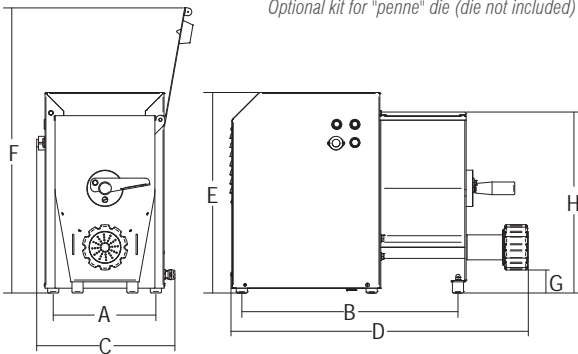

Options:

- *Variable-speed pasta cutter.*
- *Optional kit for "penne" die*
- *Can be connected to Raviomatic ravioli maker.*

Kit per trafilè penne opzionale, trafilè a parte
Optional kit for "penne" die (die not included)